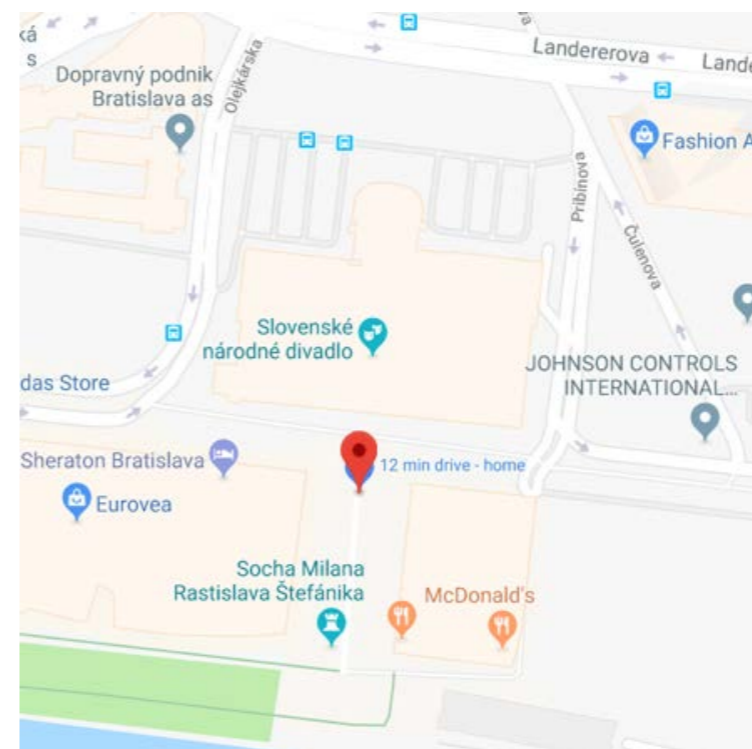

Outdoor Climbing Wall

Pribinova 8, 811 09 Bratislava

- Boulder