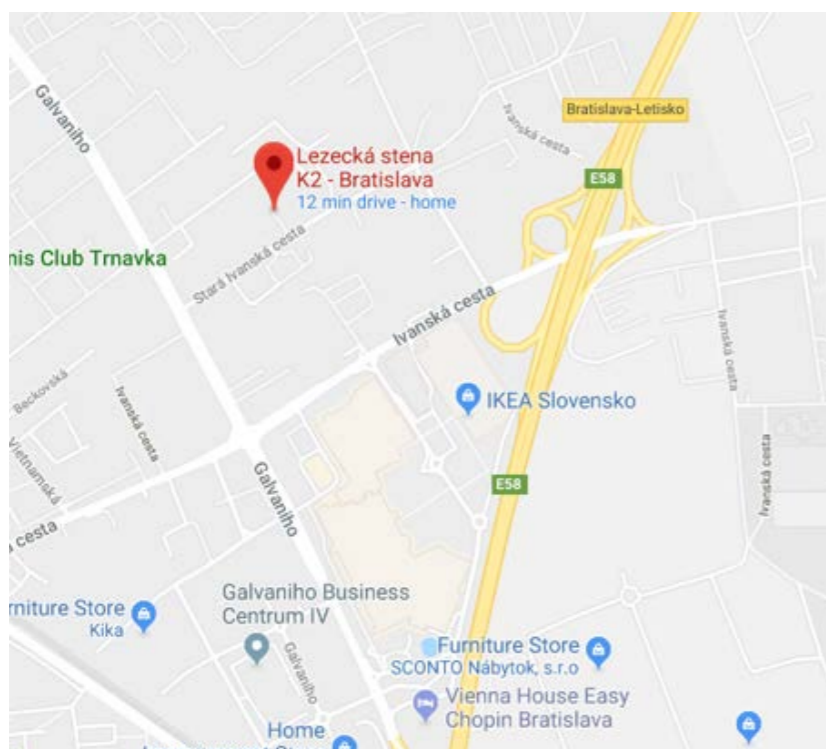

Bulharská 1743/72, 821 04 Bratislava

Website: <http://sk.hotelyplus.sk/>

VENUES

Indoor Climbing Wall K2 - Bratislava

Stará Ivanská cesta 1B, 821 04 Bratislava

- Lead
- Speed

Outdoor Climbing Wall

Pribinova 8, 811 09 Bratislava